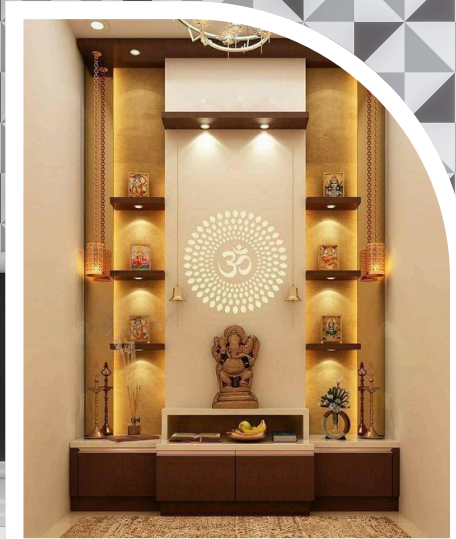

Designing
Spaces.
Defining
Lifestyles.

MODULAR SIGNATURE

Premium Interior Design Solutions

Phone No
+91 9000245916
+91 6303452866

Email Address
info@modularsignature.com

website
www.modularsignature.com