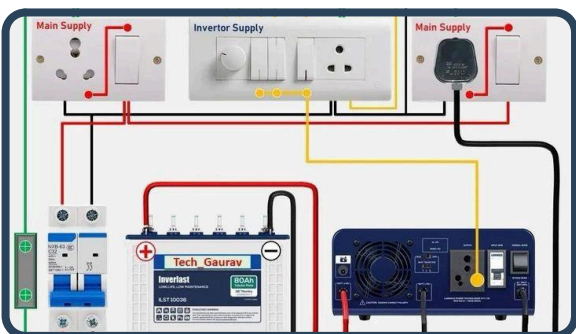

# OUR SERVICE

TV Unit

Stylish TV units that enhance your living room aesthetics.

- ✓ Wall-mounted & floor designs
- ✓ Storage-friendly layouts
- ✓ Modern finishes

Vanity Unit

Crockery Unit

False Ceiling

Pooja Unit