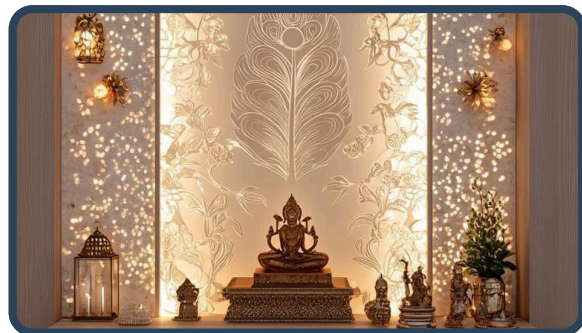

# OUR SERVICE

TV Unit

Stylish TV units that enhance your living room aesthetics.

- ✓ Wall-mounted & floor designs
- ✓ Storage-friendly layouts
- ✓ Modern finishes

Vanity Unit

Crockery Unit

False Ceiling

Pooja Unit